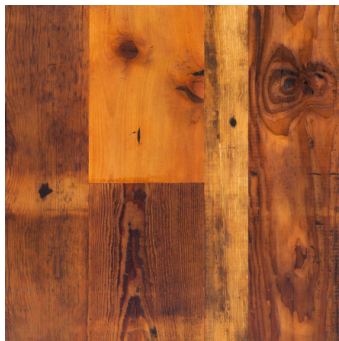

Natural Oil Pre-finish