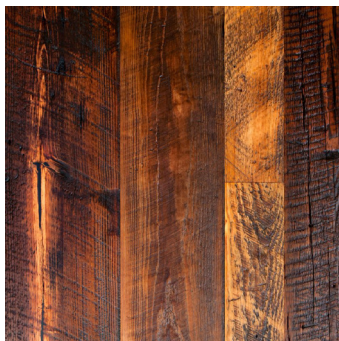

Oil-based Polyurethane On-Site Finish