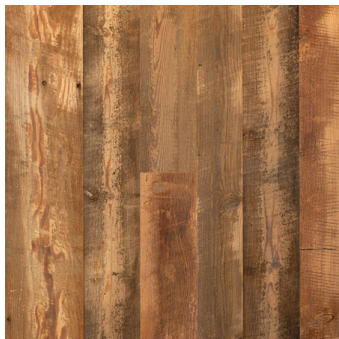

Unfinished

Antique TOBACCO PINE

RECLAIMED FLOORING – VIRGIN TIMBER FROM AGED STRUCTURES

During the late 1800s and early 1900s, many farmers who lived in the fertile valleys of Pennsylvania’s Susquehanna River and Allegheny Mountains grew tobacco. Using a mixture of pine species as siding, floor joists and roof rafters, they constructed barns for drying tobacco – a unique process that gave what we call tobacco pine its heavily mixed color and character (without odor).

Tobacco-stained pine hardwood flooring creates a unique, “old pine” appearance with deep, rich shades of brown and red intermingled with the wood’s original honey color. This dark, naturally weathered look will help you add warmth and charm to a more rustic décor.

DISTINCTIVE ATTRIBUTES

As with any reclaimed pine, tobacco pine hardwood flooring features sound knots, cracks, nail holes, wormholes, saw kerfs and watermarks.

SOLID FLOORING SPECS:

Our reclaimed flooring is 100% virgin timber taken from old wooden structures such as barns and factory buildings.

BOARD WIDTHS	3" to 12"
BOARD LENGTH	2' to 12'
PLANK THICKNESS	3/4", 5/8", 1/2" (3/8" & 11/16" available) (5/8" up to 8" only) (3/8", 1/2" up to 6" only)
FINISH OPTIONS	- unfinished/pre-finished* - authentic hand-scrape - machine hand-scrap - wire brushing - end-matching to 10"

ENGINEERED FLOORING SPECS:

Our reclaimed flooring designed for added stability - featuring a surface layer of real hardwood glued over a plywood core.

BOARD WIDTHS	3" to 12"
BOARD LENGTH	2' to 12'
PLANK THICKNESS	5/8" (3/4" & 11/16" available)
WEAR LAYER	4mm
PLYWOOD	8-ply Baltic Birch
FINISH OPTIONS	- unfinished/pre-finished* - authentic hand-scrape - machine hand-scrap - wire brushing - end-matching to 10"

*Pre-finish options are only available in plank thicknesses of 3/4", 5/8" and 11/16"

EDGE MILLING OPTIONS

NOTE: Each of our flooring products possess unique characteristics and beauty. While our samples provide a close representation of each species, they are for photo reference only and cannot exactly match the end product.