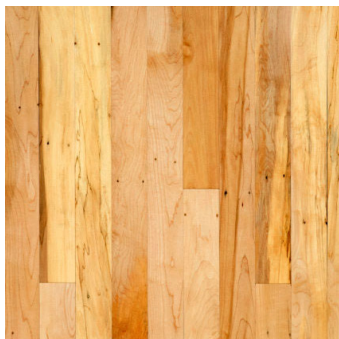

Oil-based Polyurethane On-Site Finish