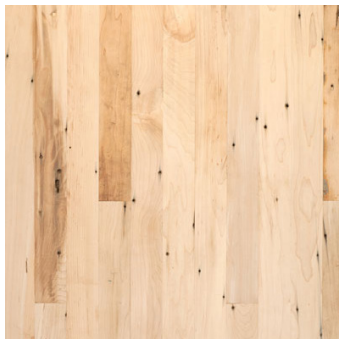

Unfinished

Antique FACTORY PLANK (SELECT)

RECLAIMED FLOORING – VIRGIN TIMBER FROM AGED STRUCTURES

As the nation expanded at the turn of the last century, thousands of factories and warehouses were built. It's from these examples of early Americana that Olde Wood Limited reclaimed the hardwood plants for its new product line. These planks, mostly maple, reflect the generations of workers who walked upon them. Each board retains a nostalgic blend of original wear marks and a warm patina that reflects and honors this history. Antique Factory Plank flooring proudly displays America's heritage of hard work and integrity and adds a historic element that can be treasured in newer commercial spaces.

DISTINCTIVE ATTRIBUTES

Our Antique Factory Plank flooring retains much of it's natural character from many years of use while retaining it's original strength and showcasing a new type of beauty. Nail holes, finish residue, scuffs and natural discoloration mix together with wild grain patterns to create a unique flooring choice perfect for high traffic or commercial spaces.

SOLID FLOORING SPECS:

Our reclaimed flooring is 100% virgin timber taken from old wooden structures such as barns and factory buildings.

BOARD WIDTHS	2-1/2"
BOARD LENGTH	2' to 8'
PLANK THICKNESS	1/2", 3/8"
FINISH OPTIONS	- unfinished - authentic hand-scrape - machine hand-scrap - wire brushing

ENGINEERED FLOORING SPECS:

Our reclaimed flooring designed for added stability - featuring a surface layer of real hardwood glued over a plywood core.

BOARD WIDTHS	2-1/2"
BOARD LENGTH	2' to 8'
PLANK THICKNESS	5/8"
WEAR LAYER	4mm
PLYWOOD	8-ply Baltic Birch
FINISH OPTIONS	- unfinished/pre-finished* - authentic hand-scrape - machine hand-scrap - wire brushing

*Pre-finish options are only available in engineered 5/8" plank thickness

NOTE: Each of our flooring products possess unique characteristics and beauty. While our samples provide a close representation of each species, they are for photo reference only and cannot exactly match the end product.

EDGE MILLING OPTIONS